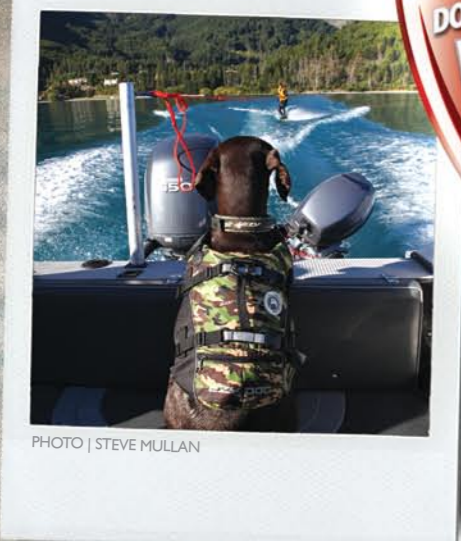

EZYDOG | QUICK FIT HARNES S
'Chevy' Going for a ride to the beach

PHOTO | PETER MUSTELIN

THE EZYDOG QUALITY

SINCE THE EARLY DAYS AND THE 'ORIGINAL SHOCK ABSORBING DOG LEASH', IT HAS BEEN APPARENT THAT OUR MISSION IS TO PROVIDE ACTIVE DOGS (AND THEIR OWNERS) WITH ACCESSORIES THAT ARE COMFORTABLE, DURABLE AND RELIABLE IN THE MOST DEMANDING SITUATIONS.

HIGH QUALITY
WEBBING

STAINLESS STEEL

ERGONOMIC, PADDED
EVA CHEST PLATE

STRONG SIDE RELEASE BUCKLES

EZYDOG

PHOTO | PETER MUSTELIN

WITH YOUR EZYDOG® DFD (DOG FLOTATION DEVICE) YOU CAN TAKE YOUR DOG ON ENDLESS ADVENTURES ON THE WATER. WHETHER SAILING, FISHING OR JUST PLAYING ON THE BEACH, THE DFD WILL KEEP YOUR DOG SAFE!

PHOTO | STEVE MULLAN

PHOTO | STEVE MULLAN

PHOTO | STEVE MULLAN

EzyDog® DFD-STANDARD HARNESS

COMBINING ADVANCED MANUFACTURING TECHNIQUES AND THE HIGHEST PERFORMANCE MATERIALS AVAILABLE EZYDOG® HAS SET THE BENCHMARK FOR CANINE FLOTATION.

YELLOW DFD | STANDARD

RED DFD | STANDARD

CAMO DFD | STANDARD

PINK CAMO DFD | STANDARD

The DFD is designed and extensively tested to give your dog the most ergonomic and comfortable fit possible. The unique Ultra-buoyancy foam is strategically positioned to keep your dog in a natural swimming position at all times. The DFD is quick and easy to put on and enhances your dog's natural movement in the water. Other great features include the ergonomic grab handle and super strong D-ring, allowing you to easily transport and secure your dog when required.